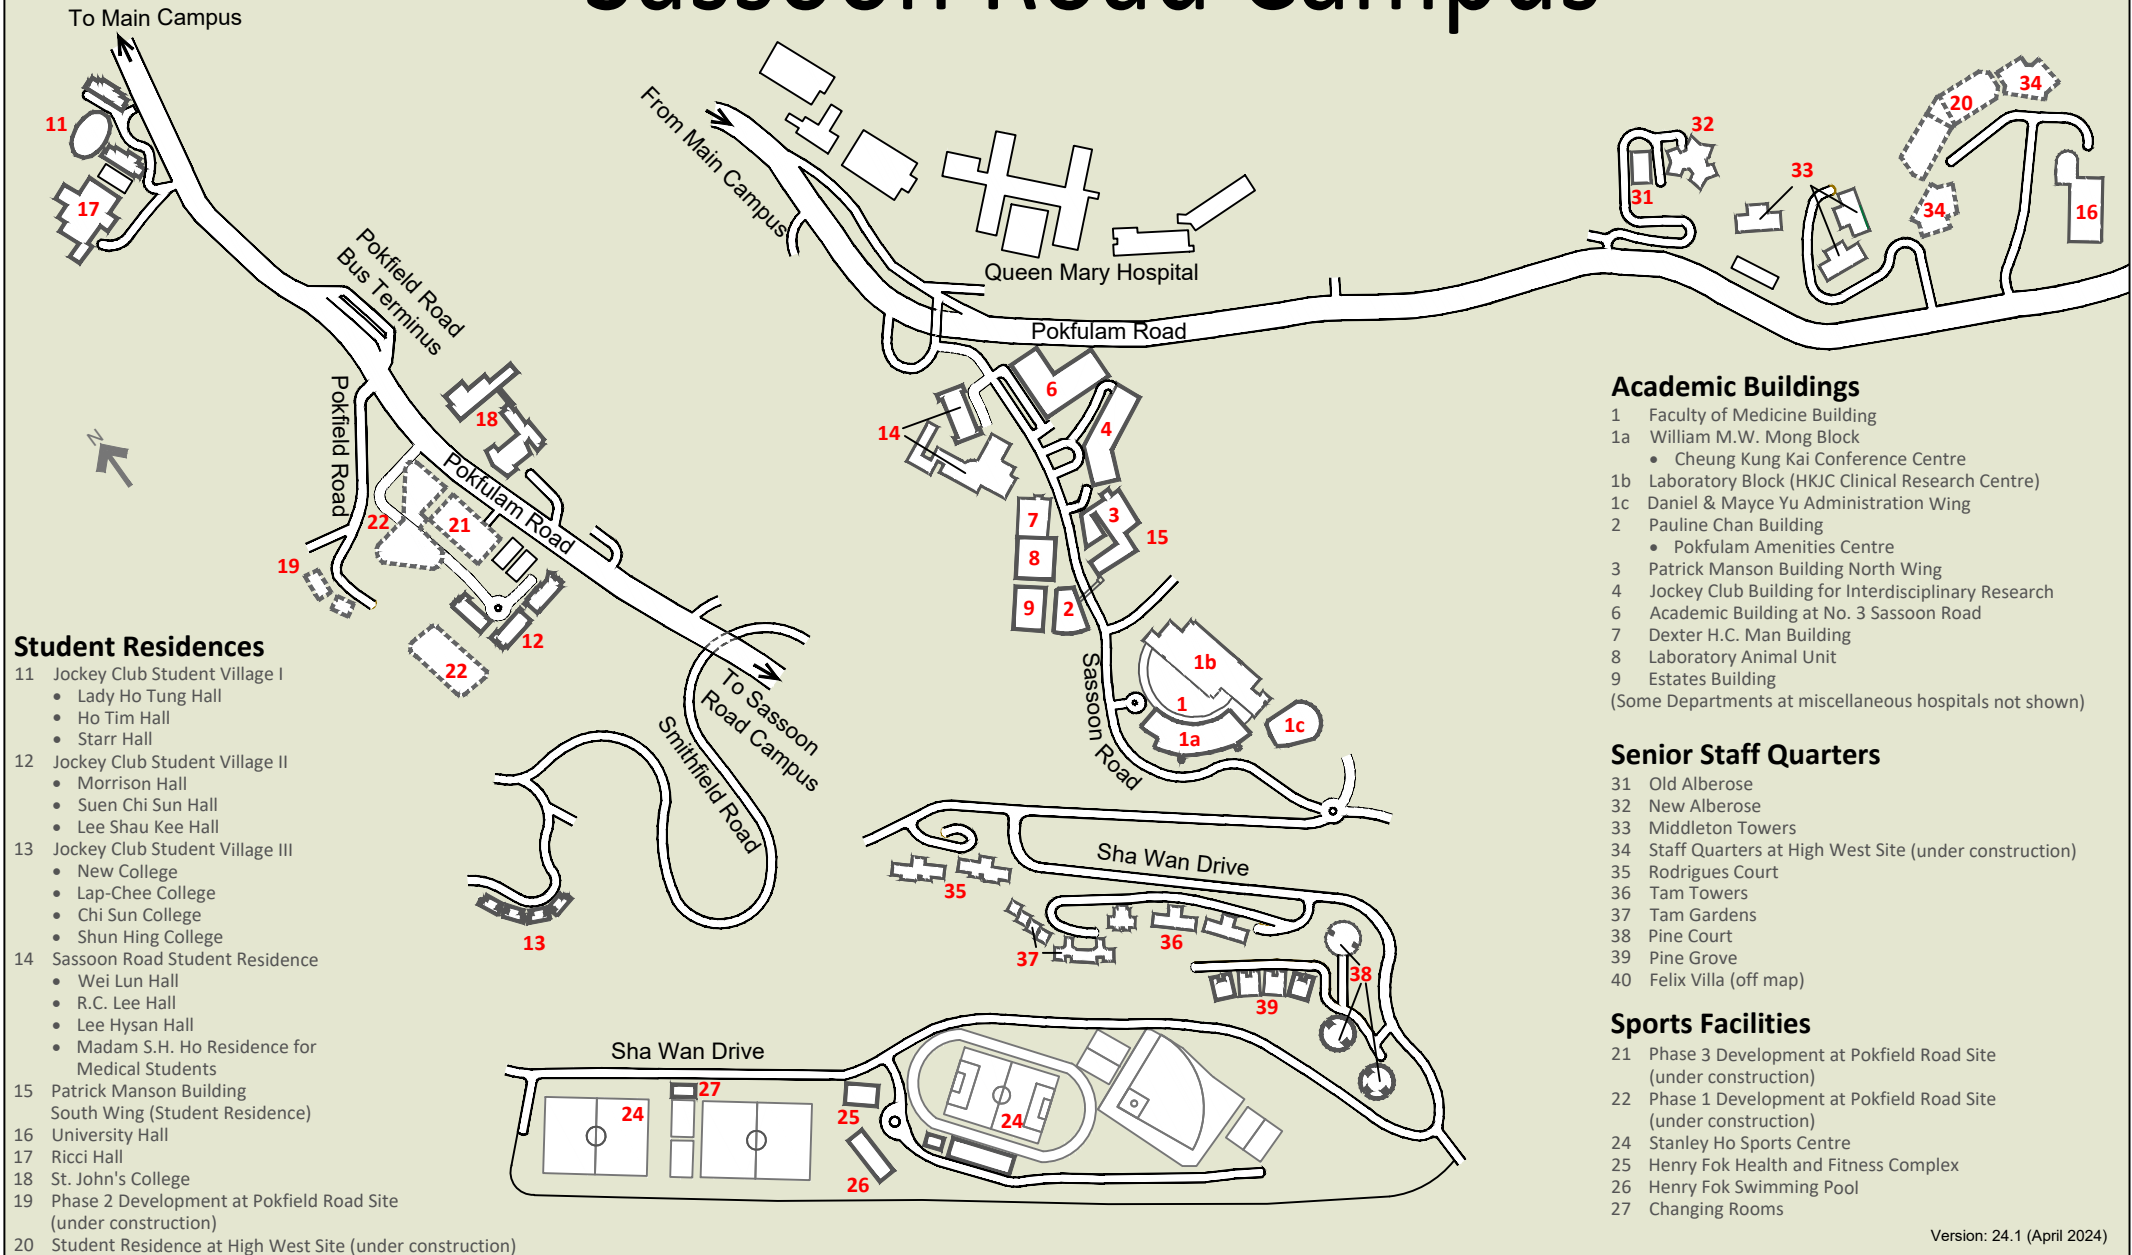

Sassoon Road Campus

Student Residences

- 11 Jockey Club Student Village I
 - Lady Ho Tung Hall
 - Ho Tim Hall
 - Starr Hall
- 12 Jockey Club Student Village II
 - Morrison Hall
 - Suen Chi Sun Hall
 - Lee Shau Kee Hall
- 13 Jockey Club Student Village III
 - New College
 - Lap-Chee College
 - Chi Sun College
 - Shun Hing College
- 14 Sassoon Road Student Residence
 - Wei Lun Hall
 - R.C. Lee Hall
 - Lee Hysan Hall
 - Madam S.H. Ho Residence for Medical Students
- 15 Patrick Manson Building South Wing (Student Residence)
- 16 University Hall
- 17 Ricci Hall
- 18 St. John's College
- 19 Phase 2 Development at Pokfield Road Site (under construction)
- 20 Student Residence at High West Site (under construction)

Academic Buildings

- 1 Faculty of Medicine Building
 - 1a William M.W. Mong Block
 - Cheung Kung Kai Conference Centre
 - 1b Laboratory Block (HKJC Clinical Research Centre)
 - 1c Daniel & Mayce Yu Administration Wing
 - 2 Pauline Chan Building
 - Pokfulam Amenities Centre
 - 3 Patrick Manson Building North Wing
 - 4 Jockey Club Building for Interdisciplinary Research
 - 6 Academic Building at No. 3 Sassoon Road
 - 7 Dexter H.C. Man Building
 - 8 Laboratory Animal Unit
 - 9 Estates Building
- (Some Departments at miscellaneous hospitals not shown)

Senior Staff Quarters

- 31 Old Alberose
- 32 New Alberose
- 33 Middleton Towers
- 34 Staff Quarters at High West Site (under construction)
- 35 Rodrigues Court
- 36 Tam Towers
- 37 Tam Gardens
- 38 Pine Court
- 39 Pine Grove
- 40 Felix Villa (off map)

Sports Facilities

- 21 Phase 3 Development at Pokfield Road Site (under construction)
- 22 Phase 1 Development at Pokfield Road Site (under construction)
- 24 Stanley Ho Sports Centre
- 25 Henry Fok Health and Fitness Complex
- 26 Henry Fok Swimming Pool
- 27 Changing Rooms